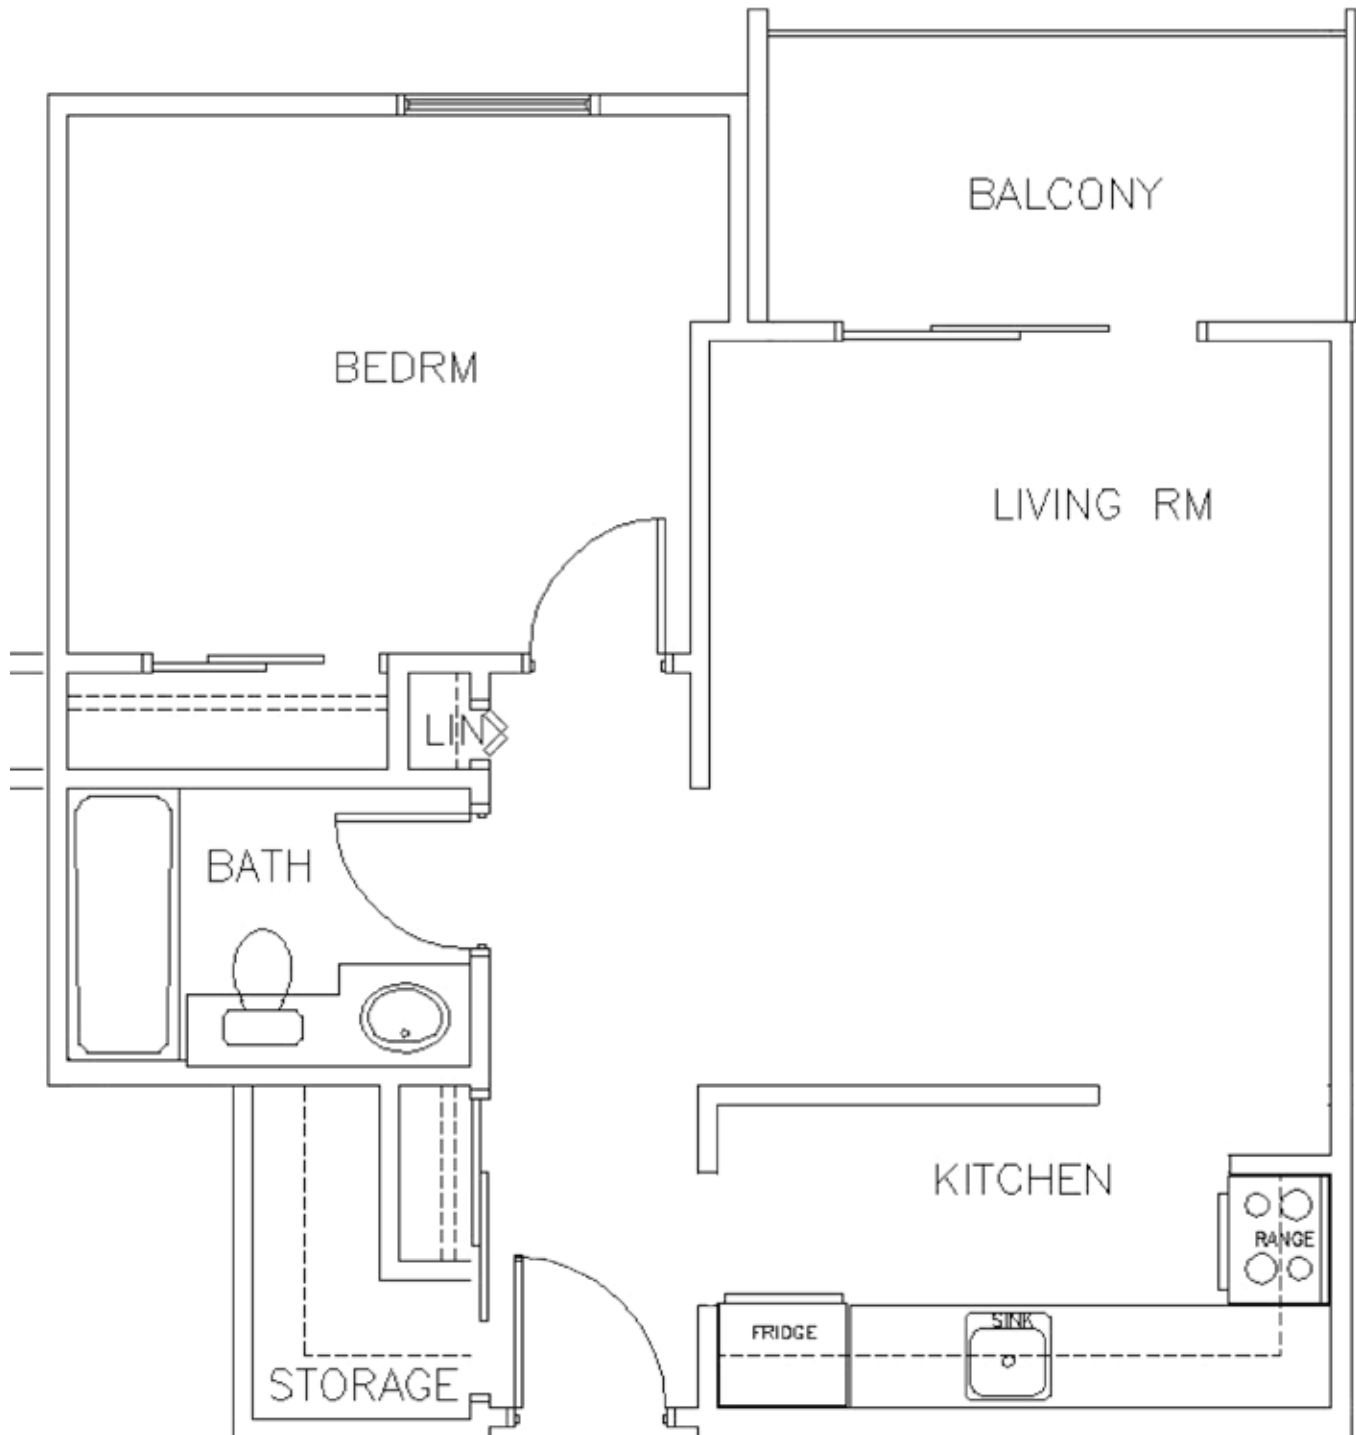

1 Bedroom

Suite B

NUMBER ONE BROADWAY PLACE

NUMBER ONE BROADWAY PLACE
261 - 5th Street
Portage la Prairie, Manitoba, R1N 1H1
inquire@onebroadway.ca
T: (204) 857-4698