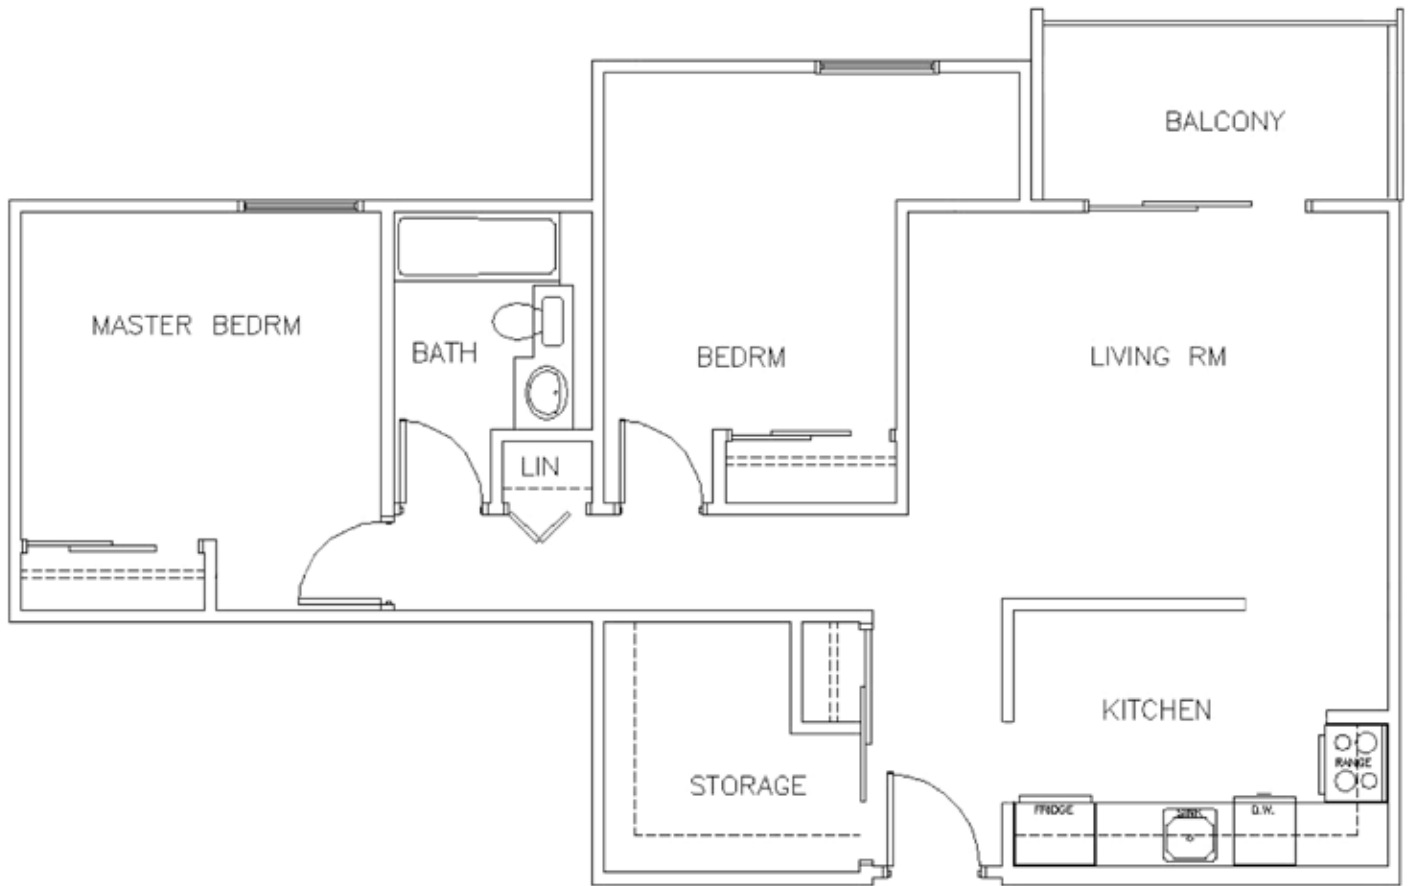

2 Bedroom

Suite B

NUMBER ONE BROADWAY PLACE

NUMBER ONE BROADWAY PLACE
261 - 5th Street
Portage la Prairie, Manitoba, R1N 1H1
inquire@onebroadway.ca
T: (204) 857-4698