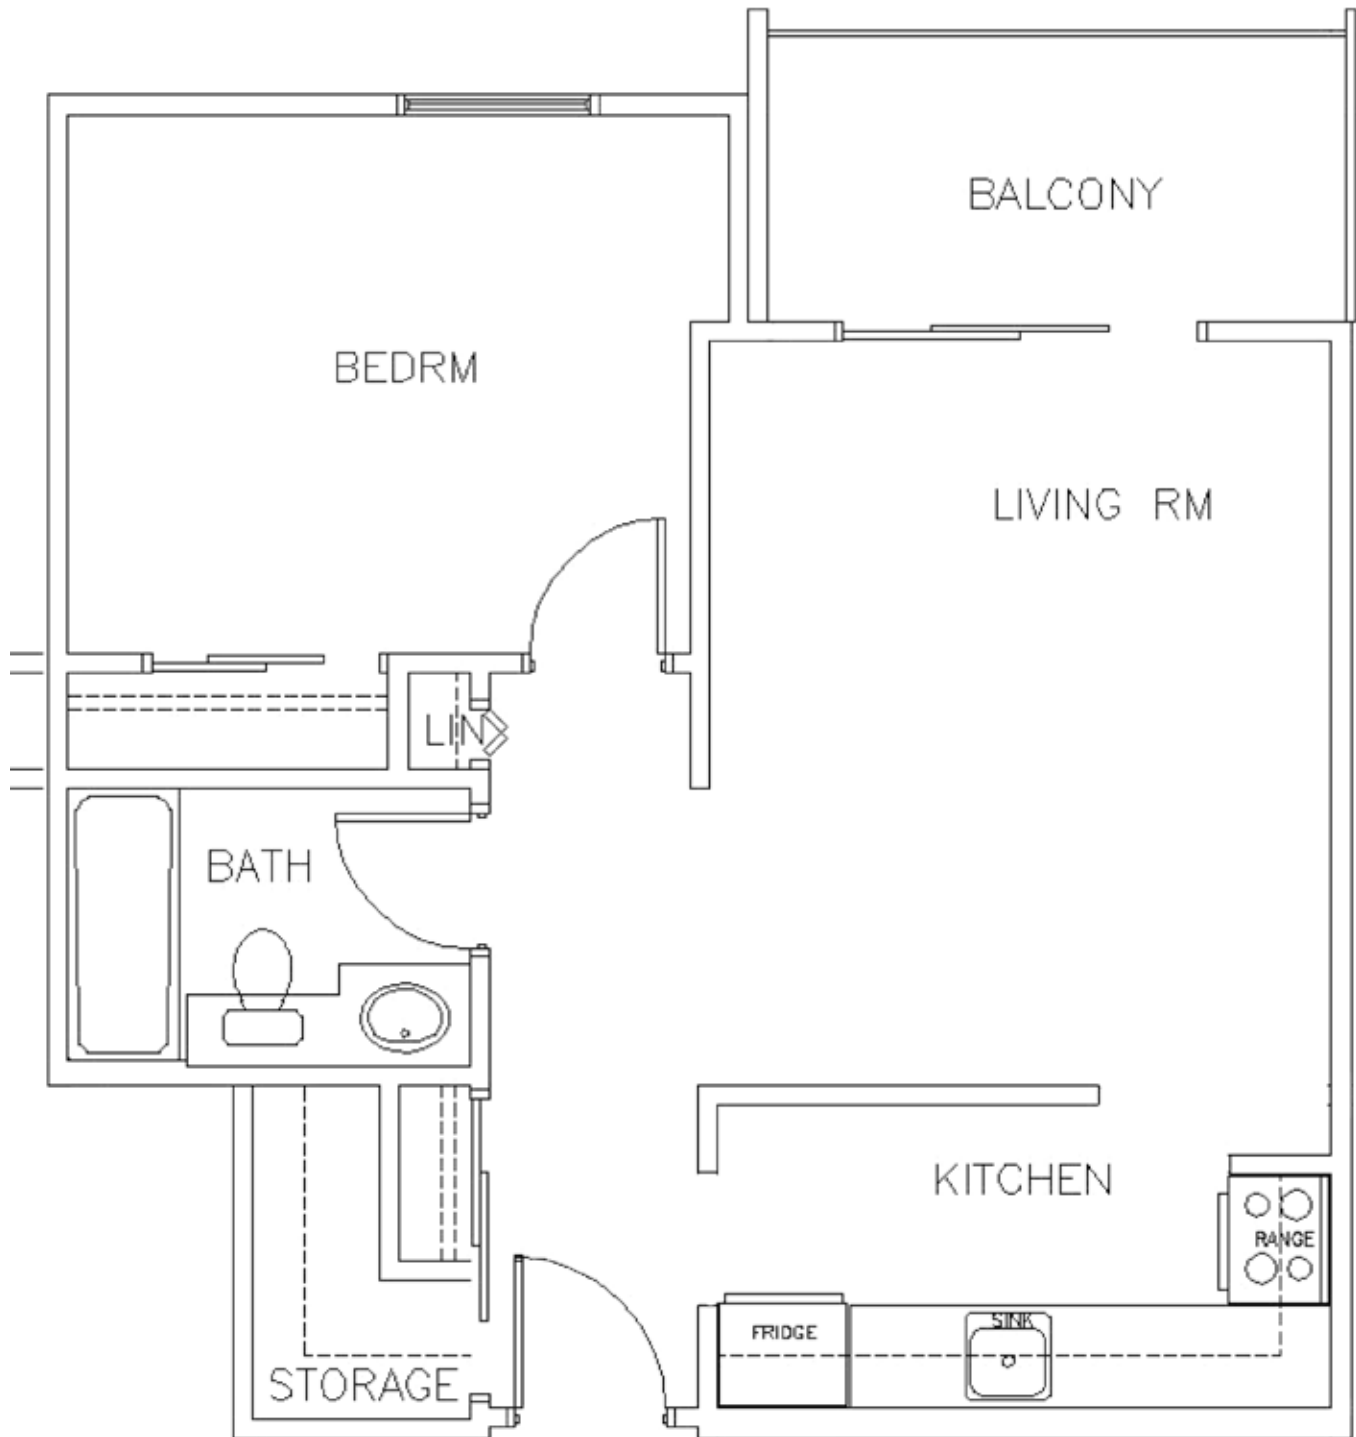

1 Bedroom

Suite B

NUMBER ONE BROADWAY PLACE

NUMBER ONE BROADWAY PLACE
261 - 5th Street
Portage la Prairie, Manitoba, R1N 1H1
inquire@onebroadway.ca
T: (204) 903-3225