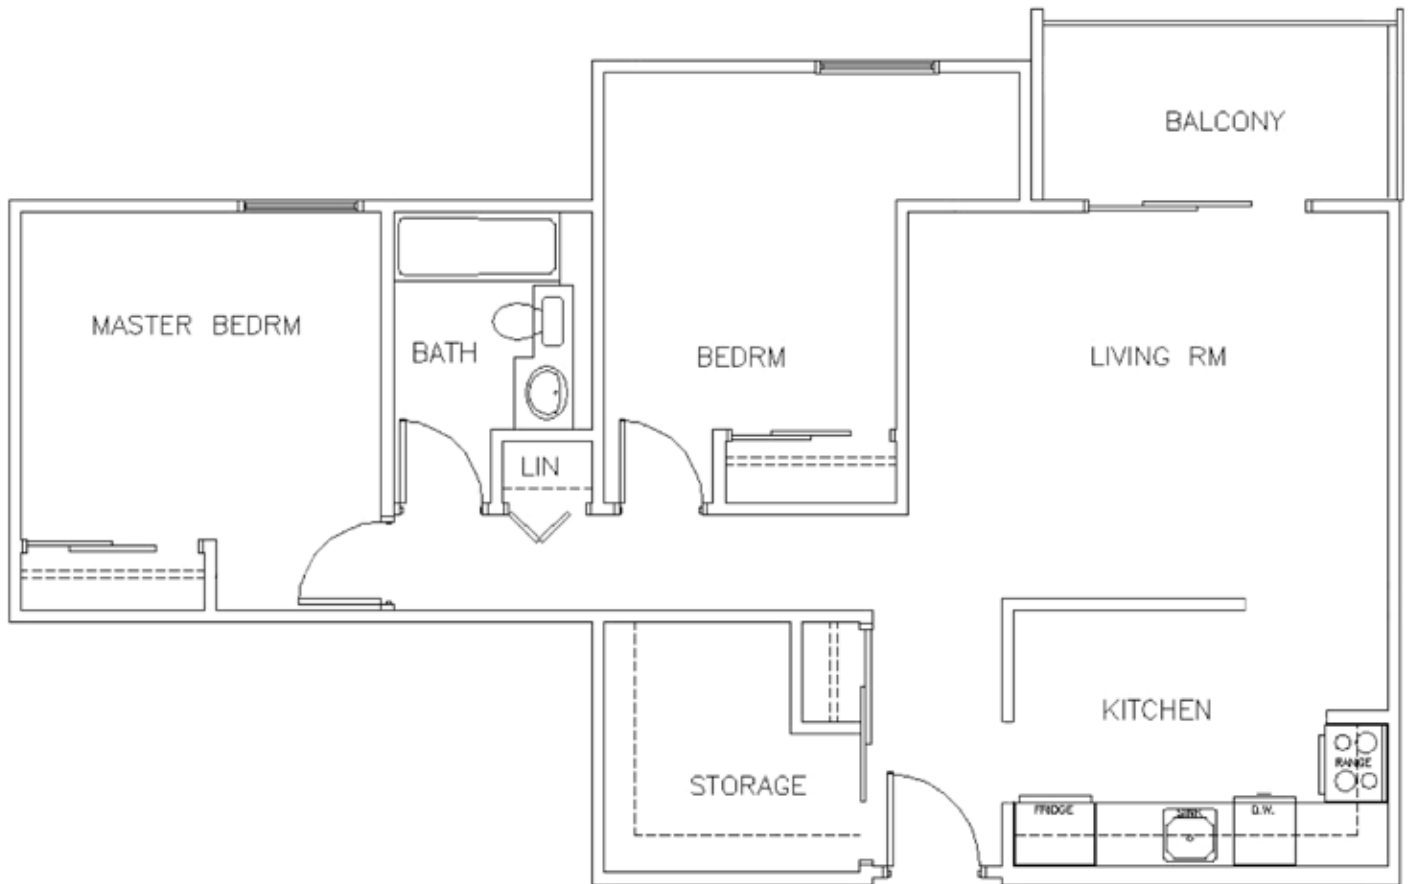

2 Bedroom

Suite B

NUMBER ONE BROADWAY PLACE

NUMBER ONE BROADWAY PLACE
261 - 5th Street
Portage la Prairie, Manitoba, R1N 1H1
inquire@onebroadway.ca
T: (204) 903-3225